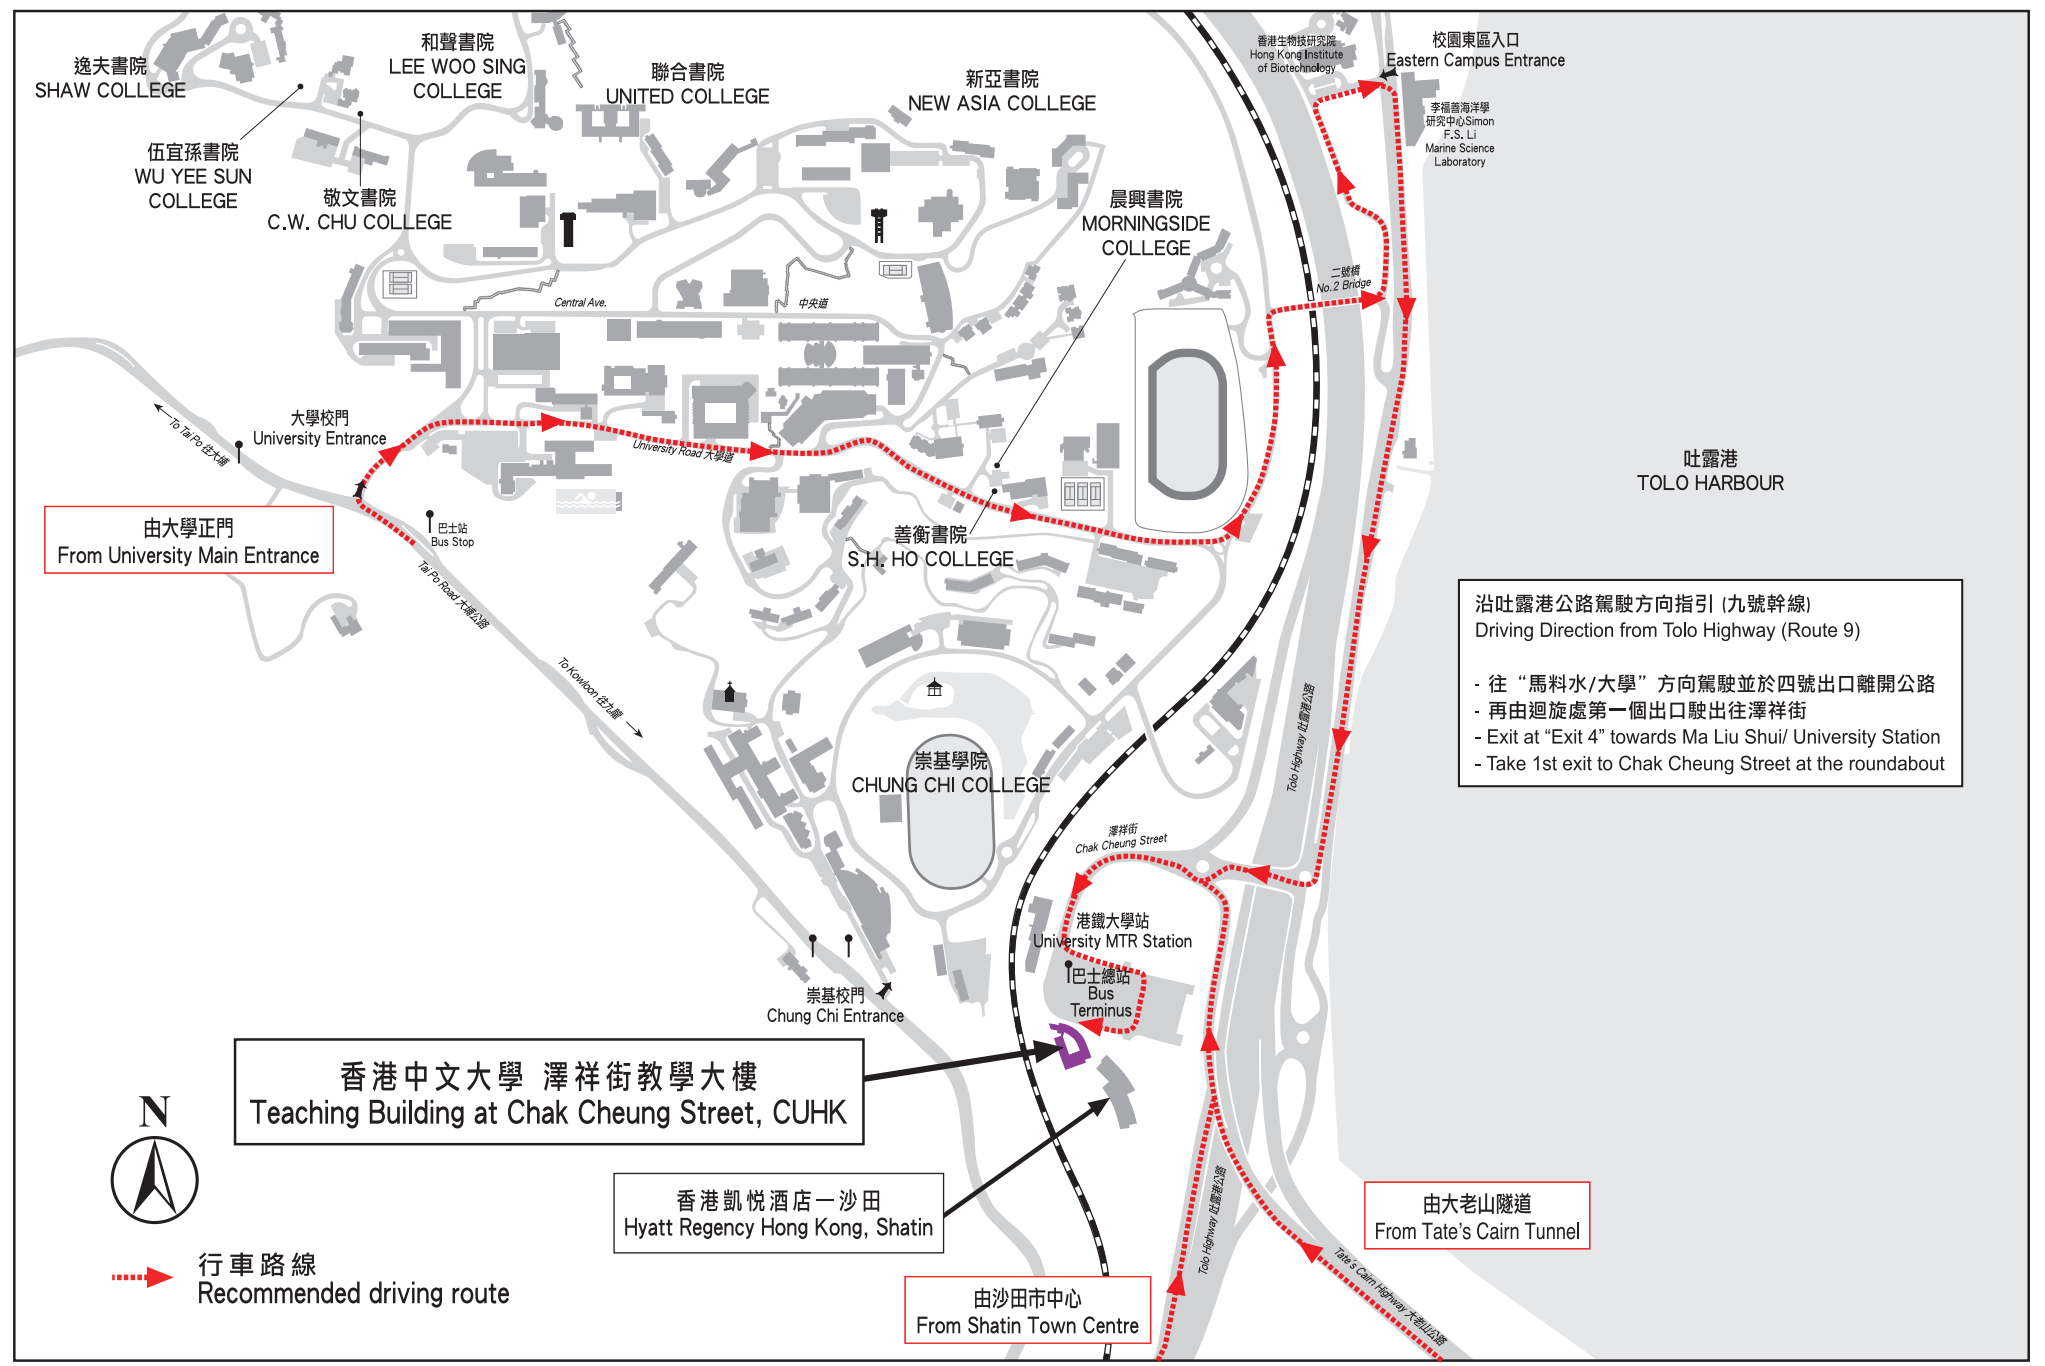

# 香港中文大學

# The Chinese University of Hong Kong

由大學正門  
From University Main Entrance

沿吐露港公路駕駛方向指引 (九號幹線)  
Driving Direction from Tolo Highway (Route 9)

- 往“馬料水/大學”方向駕駛並於四號出口離開公路
- 再由迴旋處第一個出口駛出往澤祥街
- Exit at “Exit 4” towards Ma Liu Shui/ University Station
- Take 1st exit to Chak Cheung Street at the roundabout

香港中文大學 澤祥街教學大樓  
Teaching Building at Chak Cheung Street, CUHK

香港凱悅酒店—沙田  
Hyatt Regency Hong Kong, Shatin

由沙田市中心  
From Shatin Town Centre

由大老山隧道  
From Tate's Cairn Tunnel

行車路線  
Recommended driving route