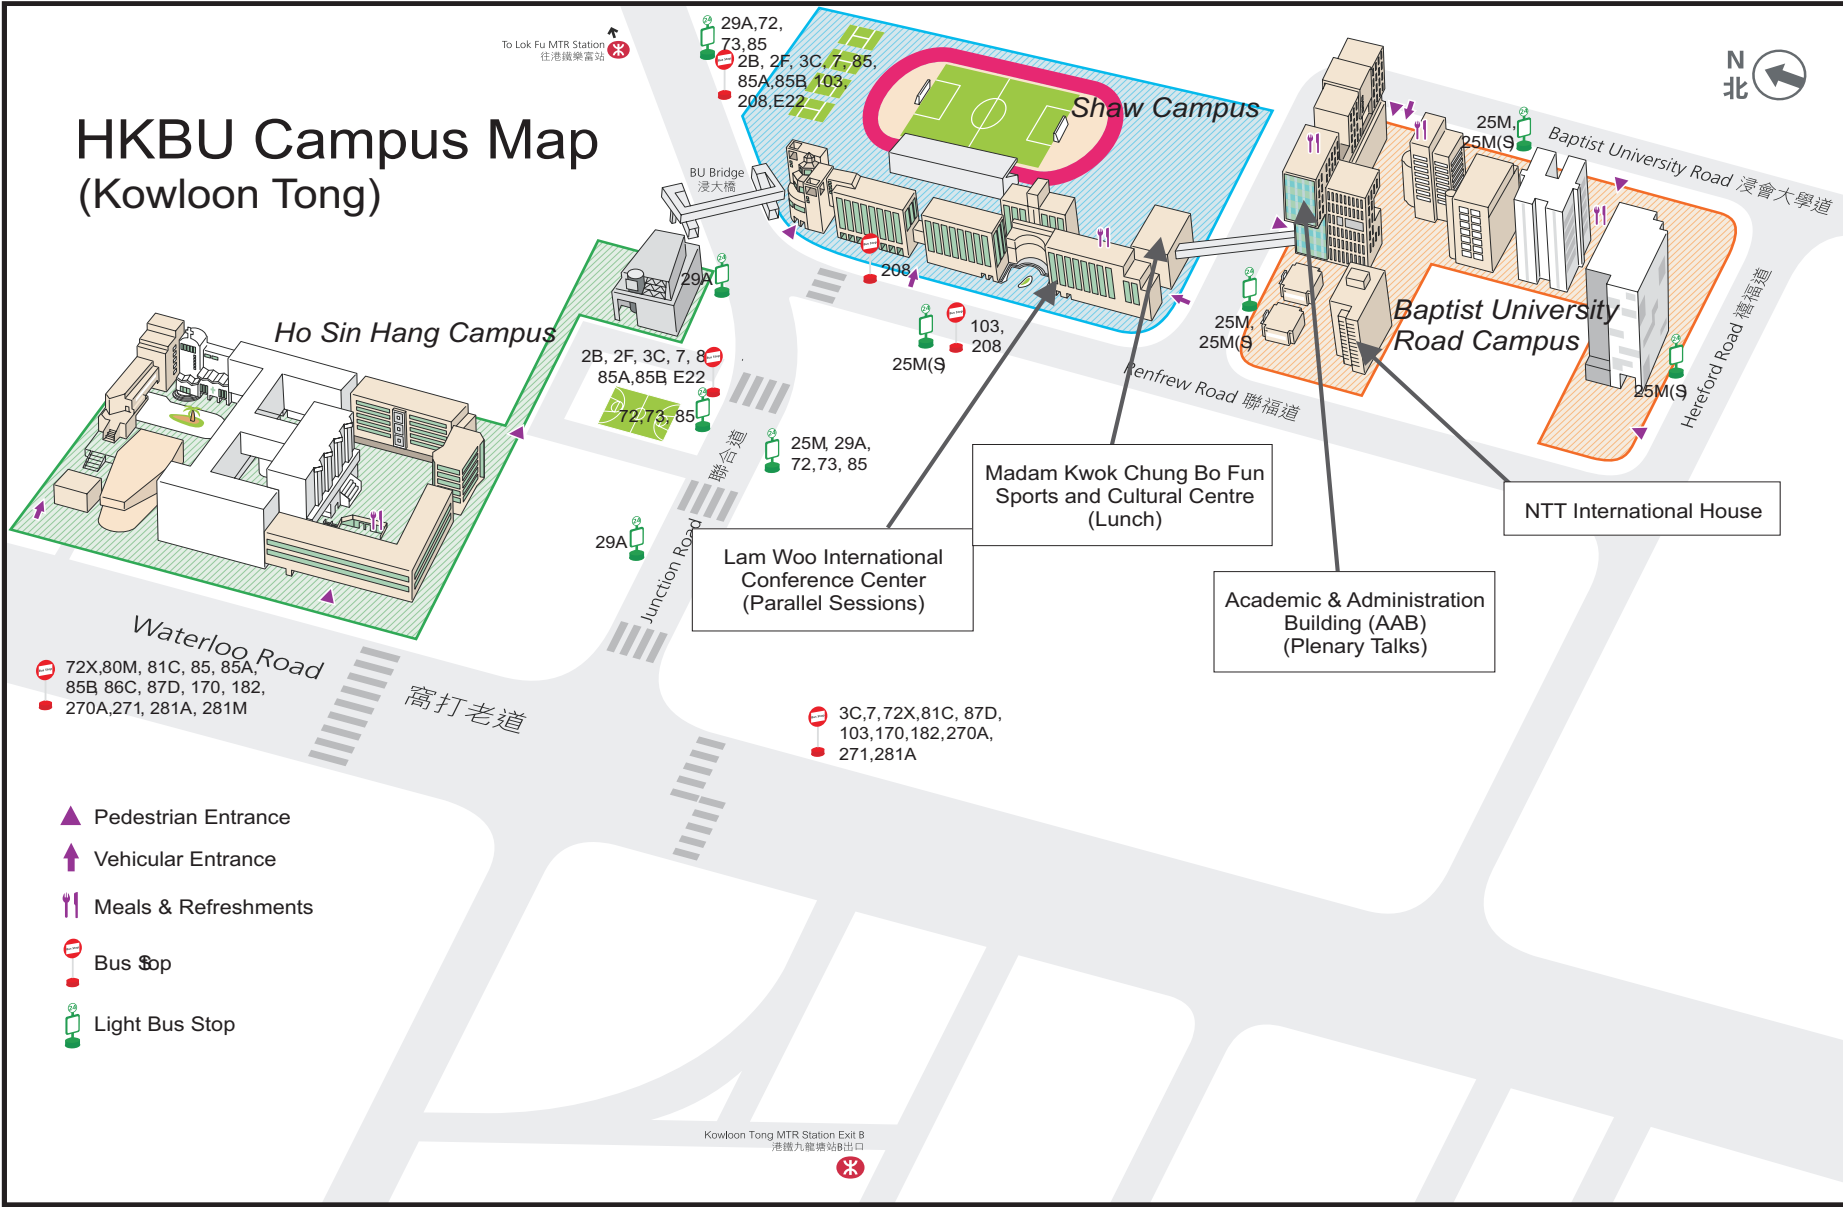

HKBU Campus Map (Kowloon Tong)

72X, 80M, 81C, 85, 85A, 85B, 86C, 87D, 170, 182, 270A, 271, 281A, 281M

3C, 7, 72X, 81C, 87D, 103, 170, 182, 270A, 271, 281A

29A
 29A, 72, 73, 85

25M, 29A, 72, 73, 85
 25M(S)

25M, 25M(S)

25M, 25M(S)

To Lok Fu MTR Station
往港鐵樂富站

Kowloon Tong MTR Station Exit B
港鐵九龍塘站B出口

Ho Sin Hang Campus

Shaw Campus

Baptist University Road Campus

Lam Woo International Conference Center (Parallel Sessions)

Madam Kwok Chung Bo Fun Sports and Cultural Centre (Lunch)

NTT International House

Academic & Administration Building (AAB) (Plenary Talks)

- Pedestrian Entrance
- Vehicular Entrance
- Meals & Refreshments
- Bus Stop
- Light Bus Stop