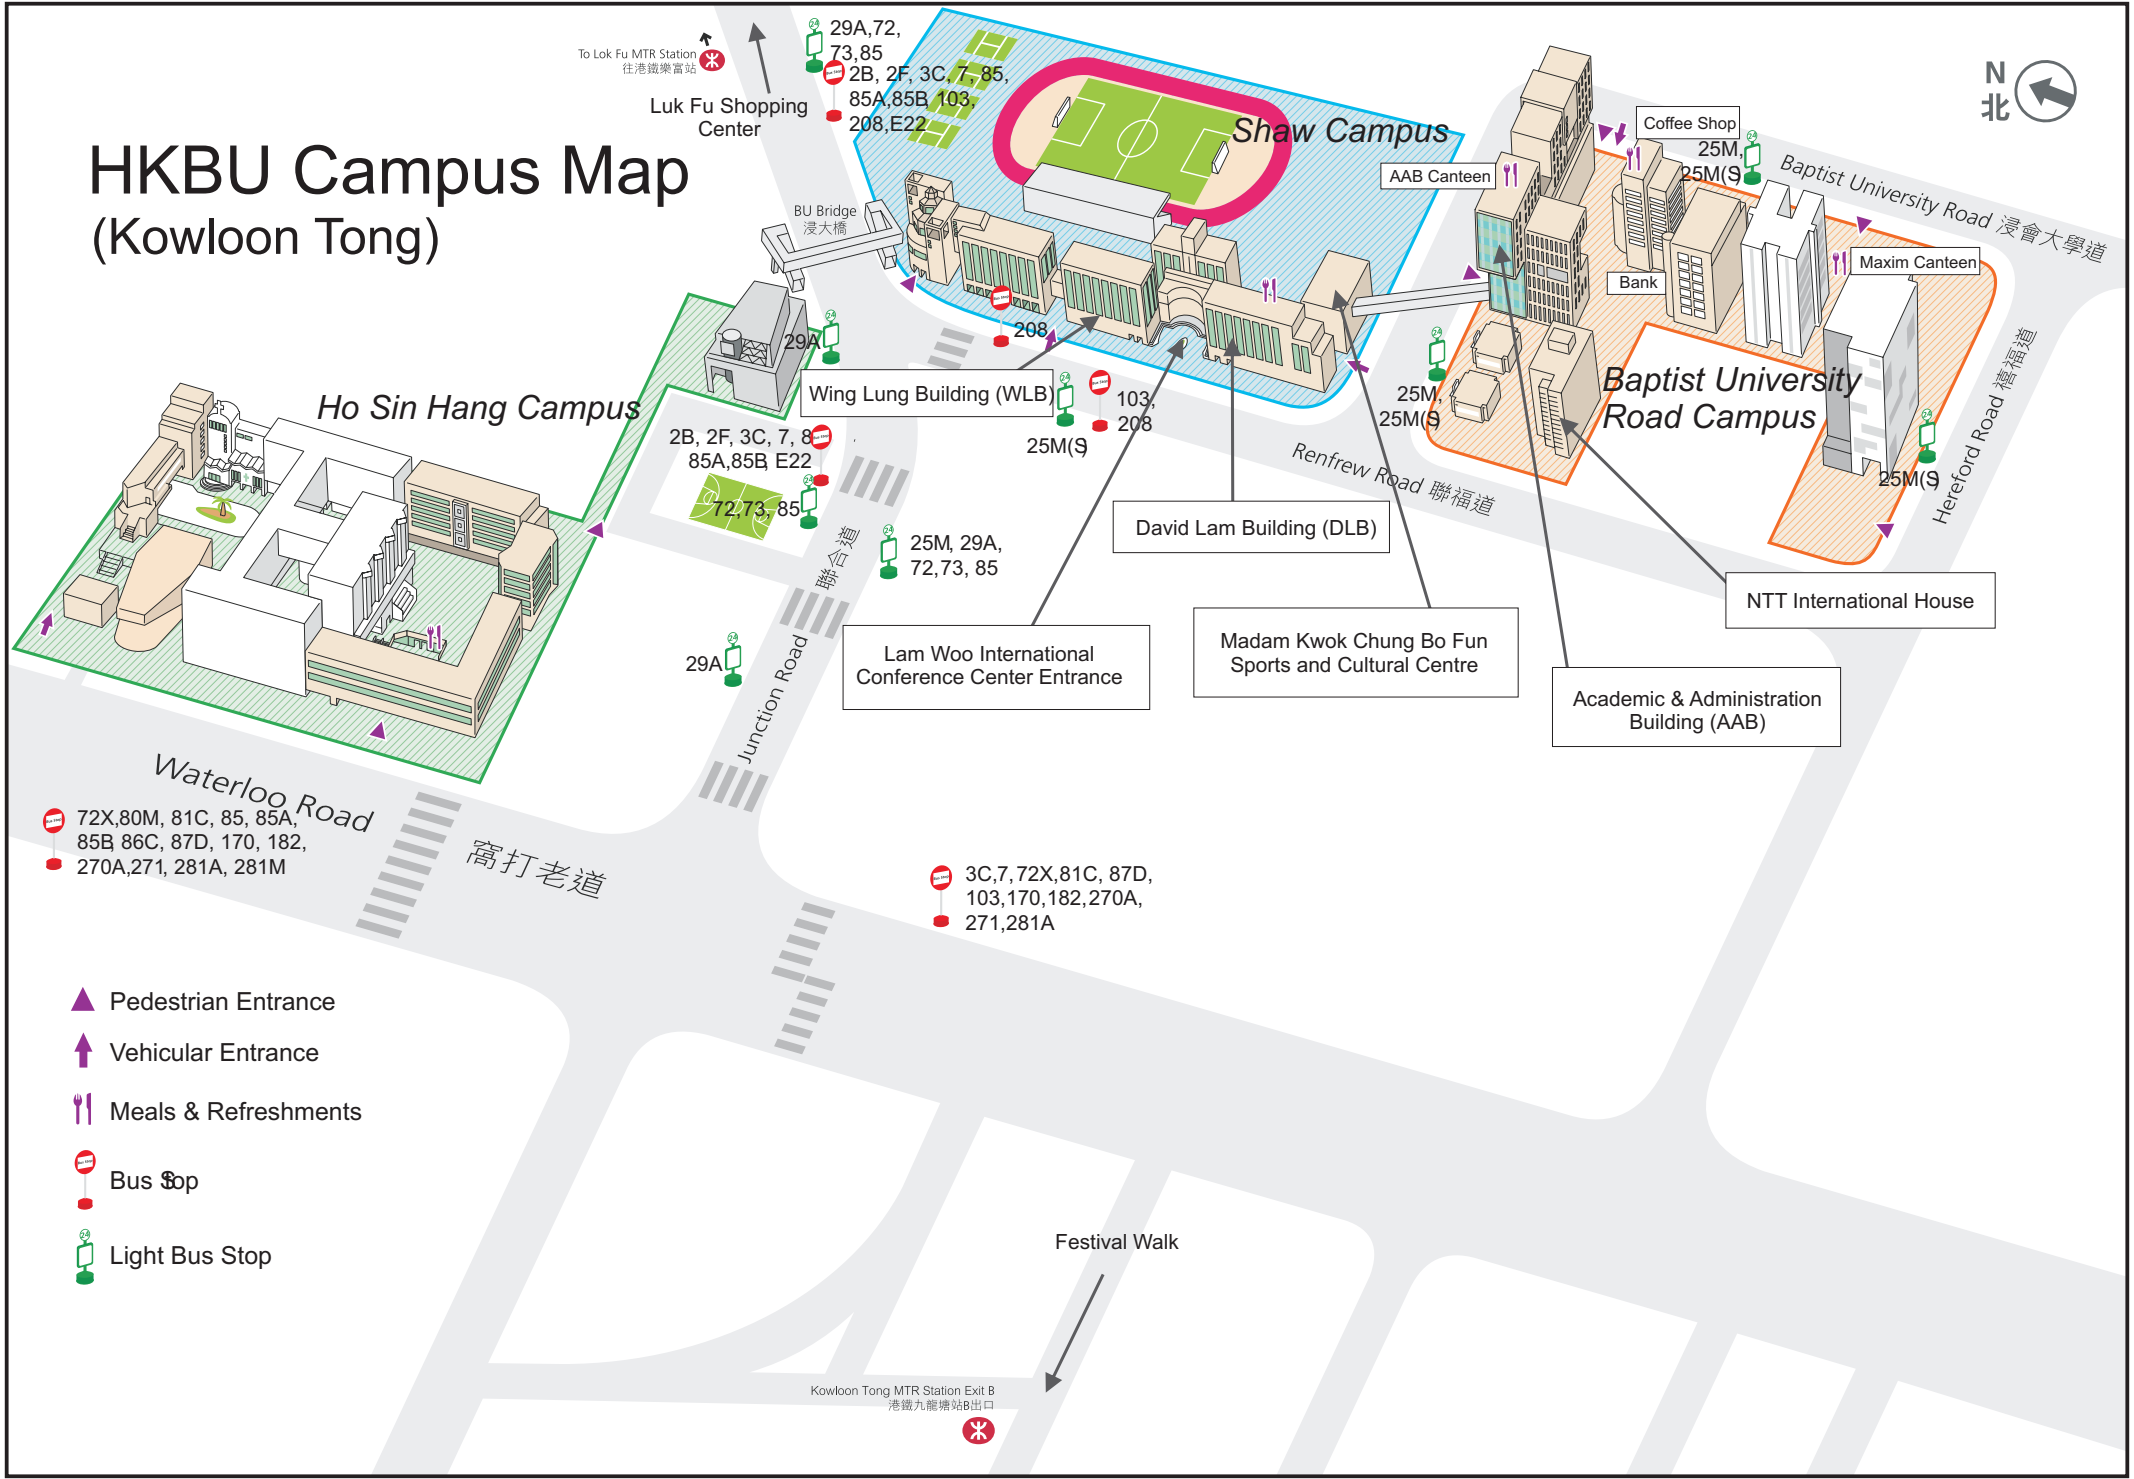

HKBU Campus Map (Kowloon Tong)

To Lok Fu MTR Station
往港鐵樂富站

Luk Fu Shopping Center

29A, 72, 73, 85
2B, 2F, 3C, 7, 85,
85A, 85B, 103,
208, E22

72X, 80M, 81C, 85, 85A,
85B, 86C, 87D, 170, 182,
270A, 271, 281A, 281M

3C, 7, 72X, 81C, 87D,
103, 170, 182, 270A,
271, 281A

- Pedestrian Entrance
- Vehicular Entrance
- Meals & Refreshments
- Bus Stop
- Light Bus Stop

Kowloon Tong MTR Station Exit B
港鐵九龍塘站B出口

Festival Walk

Ho Sin Hang Campus

Shaw Campus

Baptist University Road Campus

Wing Lung Building (WLB)

David Lam Building (DLB)

Lam Woo International Conference Center Entrance

Madam Kwok Chung Bo Fun Sports and Cultural Centre

Academic & Administration Building (AAB)

NTT International House

AAB Canteen

Maxim Canteen

Coffee Shop

Bank

BU Bridge
浸大橋

Junction Road
聯合道

Renfrew Road
聯福道